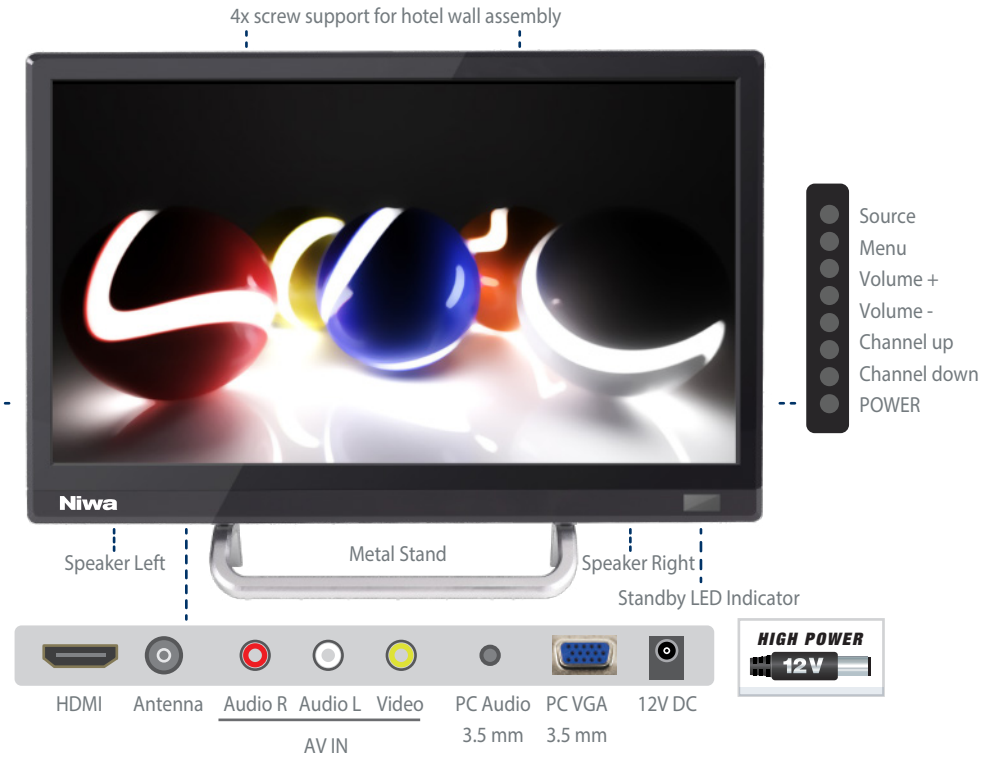

SURTEC
Les spécialistes
de l'autonomie énergétique

Solar ELED TV 15.6"

High-Energy Efficiency ELED TV
DVB-T2 / Analogue / Remote Control

LED TV	PC Monitor	DVB T2	HDMI™ HIGH DEFINITION MULTIMEDIA INTERFACE	HD	12V
SOLAR ENERGY	4x ENERGY MODES	Green Technology	16:9	Movie Play USB	12 MONTH WARRANTY

Solar ELED TV 15.6"

Energy Saving Modes

Technical Specification

TV Technology	ELED / LCD	Energy Modes	Eco / Saver / Normal / Turbo
Panel Size (inch)	15.6"	Standby Power	<0.5 W
Signals	DVB-T2 / DVB-T / Analogue	Remote Control & Batteries	Included
AV System	PAL / NTSC	Antenna Socket	1x
Aspect Ratio	16:9 / 4:3	USB Input	USB Stick Support
Refresh Rate	60 Hz	PC Connection	VGA & Audio 3.5 mm
Display Resolution	1366 x 768 px	HDMI Socket	Included
Contrast	500:1	DVD / VCR Socket	AV IN (video & audio)
Brightness	up to 200 cd/m2	Headphone Socket	3.5 mm
TV Power Input	DC 12V === 1 A	Compliance	IEC 60065 / RoHS
Power Consumption	8 W (Saver Mode)	Limited Warranty	12 month