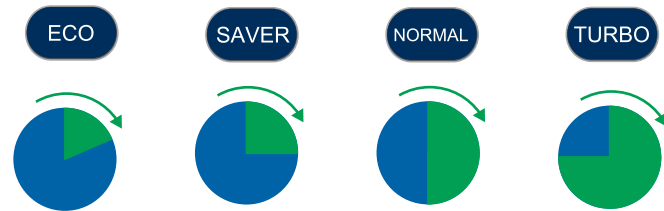

Solar ELED TV 15.6"

Energy Saving Modes

Technical Specification

TV Technology	ELED / LCD	Energy Modes	Eco / Saver / Normal / Turbo
Panel Size (inch)	15.6"	Standby Power	<0.5 W
Signals	DVB-T2 / DVB-T / Analogue	Remote Control & Batteries	Included
AV System	PAL / NTSC	Antenna Socket	1x
Aspect Ratio	16:9 / 4:3	USB Input	USB Stick Support
Refresh Rate	60 Hz	PC Connection	VGA & Audio 3.5 mm
Display Resolution	1366 x 768 px	HDMI Socket	Included
Contrast	500:1	DVD / VCR Socket	AV IN (video & audio)
Brightness	up to 200 cd/m2	Headphone Socket	3.5 mm
TV Power Input	DC 12V === 1 A	Compliance	IEC 60065 / RoHS
Power Consumption	8 W (Saver Mode)	Limited Warranty	12 month