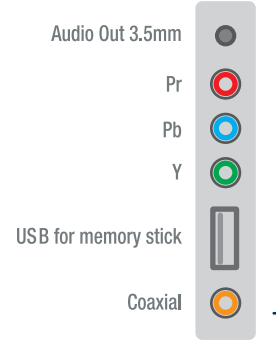

SURTEC
Les spécialistes
de l'autonomie énergétique

Solar ELED TV 15.6"

High-Energy Efficiency ELED TV
DVB-T2 / Analogue / Remote Control

LED TV	PC Monitor	DVB T2	HDMI™ HIGH DEFINITION MULTIMEDIA INTERFACE	HD	12V
SOLAR ENERGY	4x ENERGY MODES	Green Technology	16:9	Movie Play USB	12 MONTH WARRANTY

Solar ELED TV 15.6"

Energy Saving Modes

Technical Specification

TV Technology	ELED / LCD	Energy Modes	Eco / Saver / Normal / Turbo
Panel Size (inch)	15.6"	Standby Power	<0.5 W
Signals	DVB-T2 / DVB-T / Analogue	Remote Control & Batteries	Included
AV System	PAL / NTSC	Antenna Socket	1x
Aspect Ratio	16:9 / 4:3	USB Input	USB Stick Support
Refresh Rate	60 Hz	PC Connection	VGA & Audio 3.5 mm
Display Resolution	1366 x 768 px	HDMI Socket	Included
Contrast	500:1	DVD / VCR Socket	AV IN (video & audio)
Brightness	up to 200 cd/m2	Headphone Socket	3.5 mm
TV Power Input	DC 12V === 1 A	Compliance	IEC 60065 / RoHS
Power Consumption	8 W (Saver Mode)	Limited Warranty	12 month